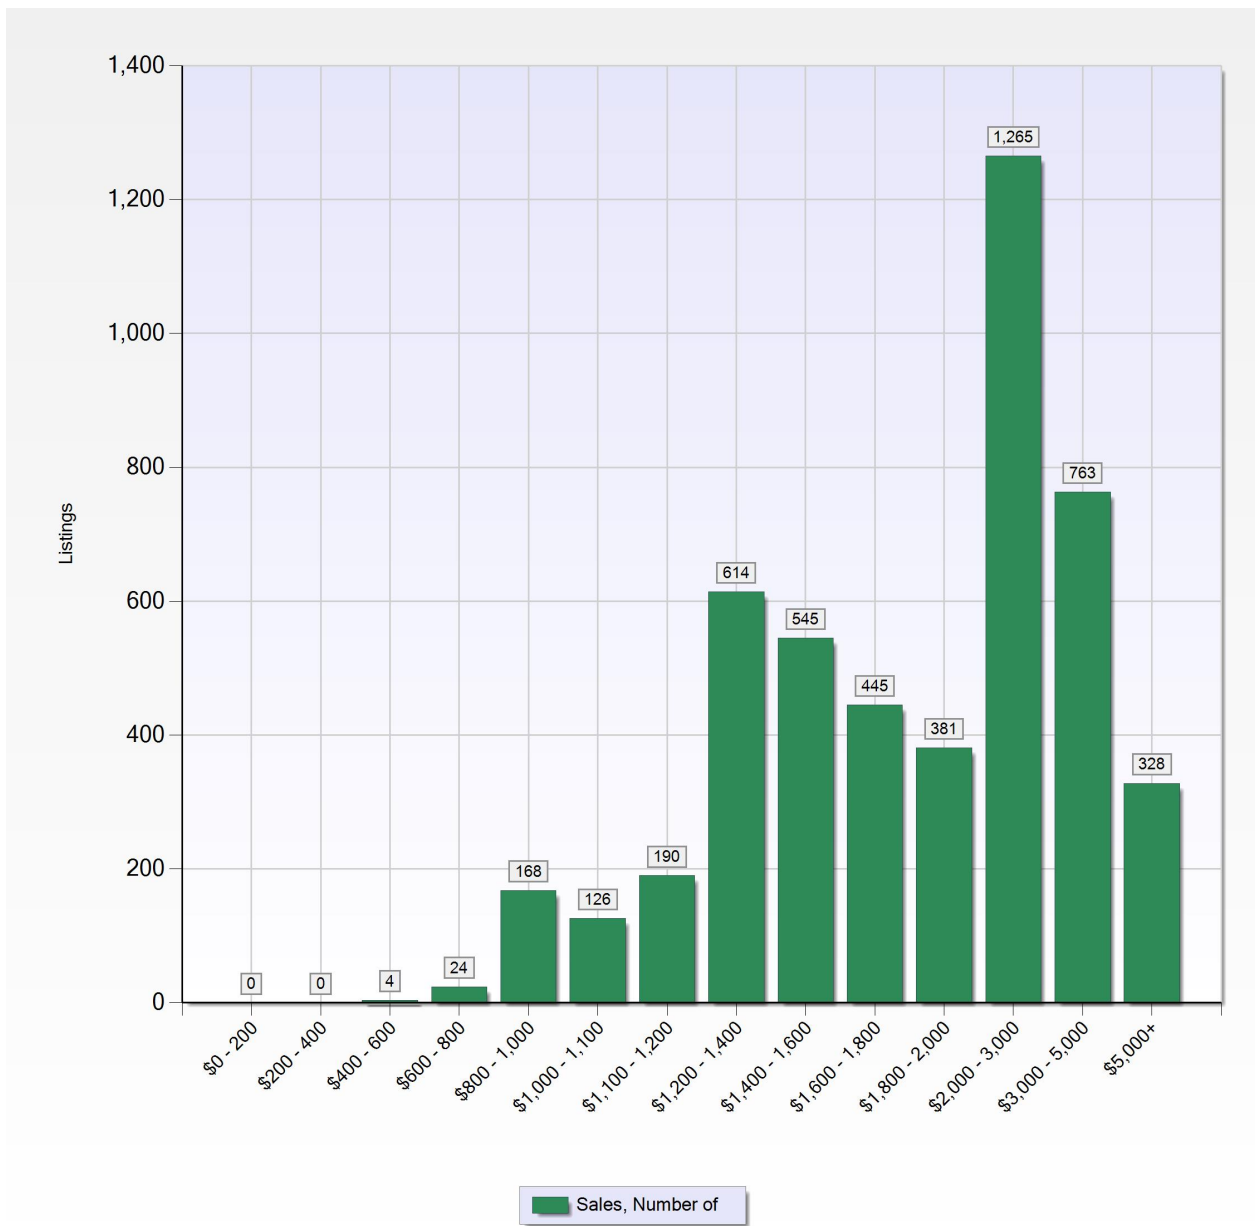

Copy of Sales by Price Range (\$,000)

Sale Price	Sales, Number of
\$0 - 200	0
\$200 - 400	0
\$400 - 600	4
\$600 - 800	24
\$800 - 1,000	168
\$1,000 - 1,100	126
\$1,100 - 1,200	190
\$1,200 - 1,400	614

<i>Sale Price</i>	<i>Sales, Number of</i>
\$1,400 - 1,600	545
\$1,600 - 1,800	445
\$1,800 - 2,000	381
\$2,000 - 3,000	1,265
\$3,000 - 5,000	763
\$5,000+	328

Search Criteria

Time frame is from Aug 2021 to Jul 2022

County is 'SMC - San Mateo'

Property Type is 'Residential'

Property Sub Type is 'Single Family Home'

Results calculated from 4,853 listings